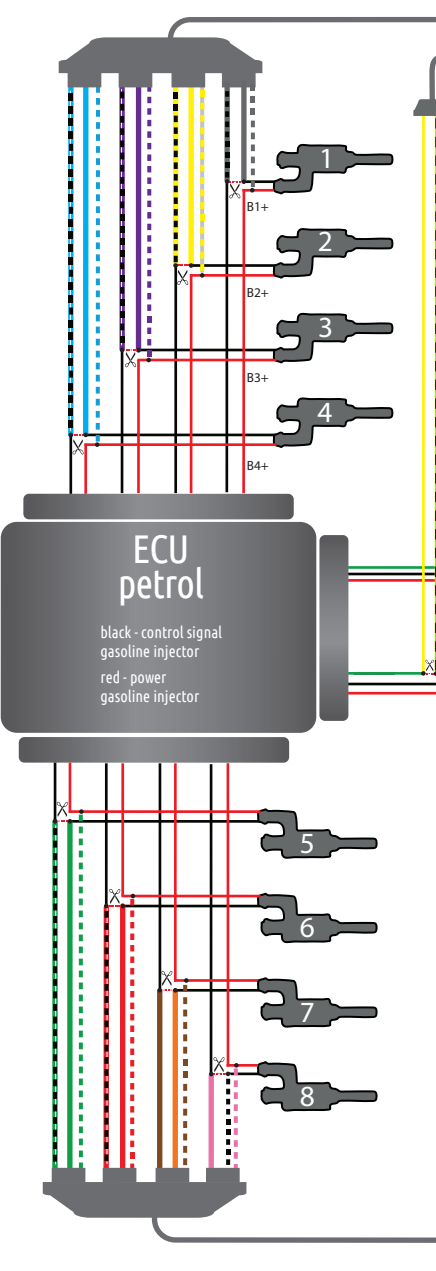

- ① 1) [G1] gray
2) [F1] gray-black
3) [E1] gray-white
- ② 1) [J1] yellow
2) [H1] yellow-black
3) [D1] yellow-white
- ③ 1) [K2] purple
2) [K1] purple-black
3) [C1] violet-white
- ④ 1) [K4] blue
2) [K3] blue-black
3) [B1] blue-white

- ⑤ 1) [G3] green
2) [F4] green-black
3) [E1] green-white
- ⑥ 1) [J1] red
2) [H2] red-black
3) [D1] red-white
- ⑦ 1) [K2] orange
2) [K1] brown
3) [C1] brown-white
- ⑧ 1) [K4] pink
2) [K3] black-white
3) [B1] pink-white

Connection diagram

EG INJECTO 48.8

Master and slave driver

A1	GAS INJECTOR 4	A2	GAS INJECTOR 3	A3	GAS INJECTOR 2	A4	GAS INJECTOR 1
B1	GASOLINE INJECTOR 4 POWER SUPPLY	B2	-	B3	-	B4	GND OF **
C1	GASOLINE INJECTOR 3 POWER SUPPLY	C2	GAS ABSOLUTE PRESSURE	C3	MAP (VACUUM)	C4	GND GAS LEVEL SENSOR
D1	GASOLINE INJECTOR 2 POWER SUPPLY	D2	GAS TEMPERATURE	D3	REDUCER TEMPERATURE	D4	LOW PRESSURE SENSOR (ECU SIDE)
E1	GASOLINE INJECTOR 1 POWER SUPPLY	E2	DIAGNOSTIC INTERFACE RX	E3	DIAGNOSTIC INTERFACE TX	E4	LOW PRESSURE SENSOR (SENSOR SIDE)
F1	GASOLINE INJECTOR 1 (ECU SIDE)	F2	RPM	F3	GAS LEVEL SENSOR	F4	HIGH PRESSURE SENSOR (ECU SIDE)
G1	GASOLINE INJECTOR 1 (INJECTOR SIDE)	G2	OBD II CAN L-LINE	G3	OBD II CAN H-LINE	G4	HIGH PRESSURE SENSOR (SENSOR SIDE)
H1	GASOLINE INJECTOR 2 (ECU SIDE)	H2	BUTTON SWITCH	H3	TX SWITCH	H4	-
J1	GASOLINE INJECTOR 2 (INJECTOR SIDE)	J2	+5V OF POWER SWITCH	J3	PROGRAMMABLE RX / TX CHANNEL	J4	GND OF ***
K1	GASOLINE INJECTOR 3 (ECU SIDE)	K2	GASOLINE INJECTOR 3 (INJECTOR SIDE)	K3	GASOLINE INJECTOR 4 (ECU SIDE)	K4	GASOLINE INJECTOR 4 (INJECTOR SIDE)
L1	+ 12V AFTER THE KEY	L2	+ 12V OF*	L3	+ 12V BATTERY	L4	GND BATTERY
M1	+ 12V GAS INJECTORS	M2	+ 12V OF SOLENOID VALVES	M3	+ 12V BATTERY	M4	GND BATTERY

* (INTERFACE, MAPSENSOR, GAS LEVEL INDICATION)
 ** (INTERFACE, MAPSENSOR)
 *** (REDUCER TEMPERATURE SENSOR AND SWITCH)

**Gas level sensor

Resistive sensor

(LPG only)

Manometer

(CNG only)

Gasoline Injector Control Signal