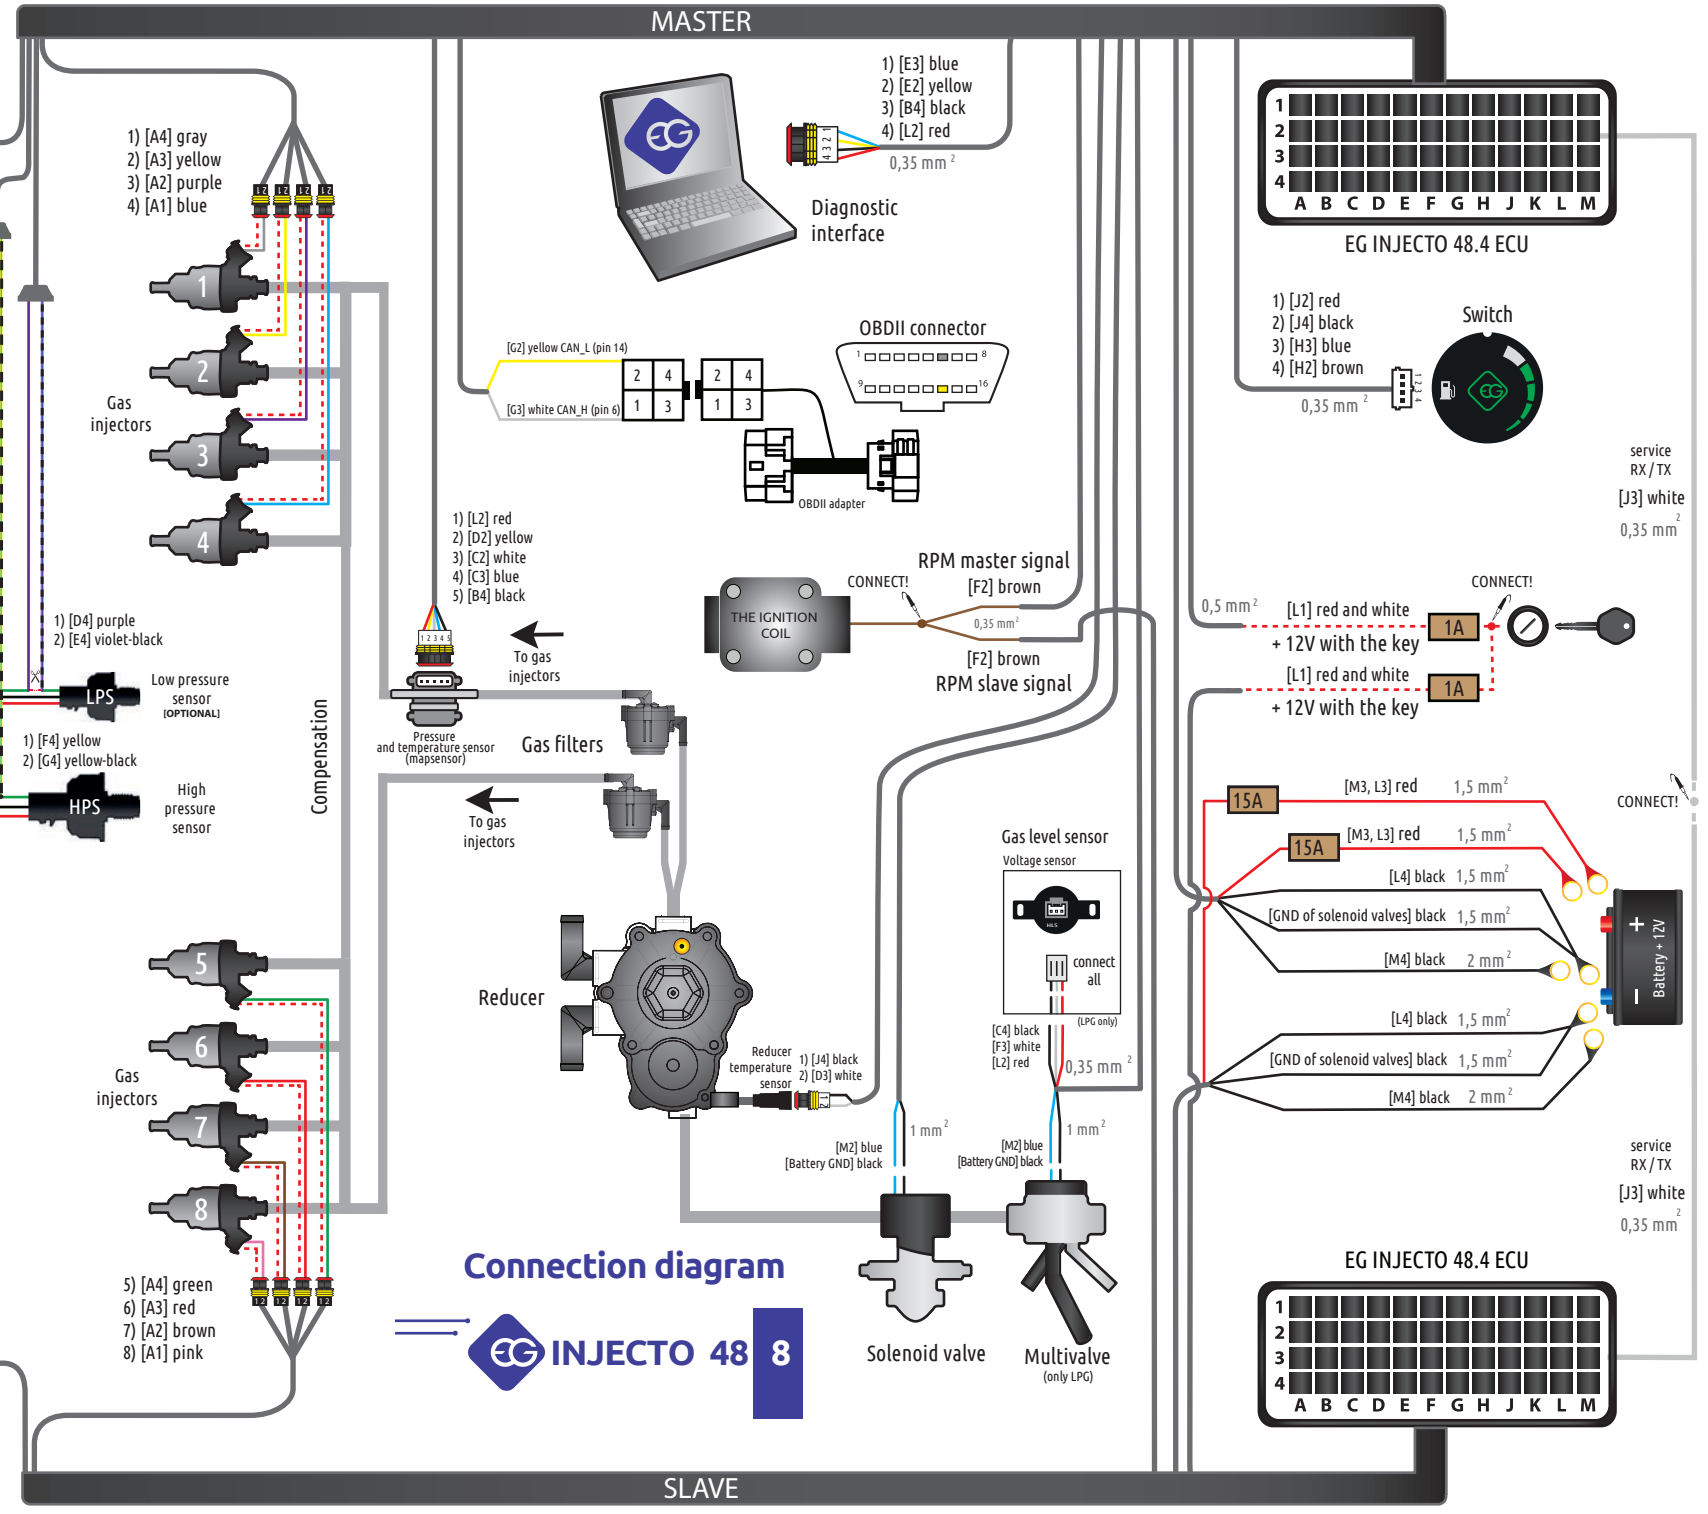

- ① 1) [G1] gray
2) [F1] gray-black
3) [E1] gray-white
- ② 1) [J1] yellow
2) [H1] yellow-black
3) [D1] yellow-white
- ③ 1) [K2] purple
2) [K1] purple-black
3) [C1] violet-white
- ④ 1) [K4] blue
2) [K3] blue-black
3) [B1] blue-white

- ⑤ 1) [G3] green
2) [F4] green-black
3) [E1] green-white
- ⑥ 1) [J1] red
2) [H2] red-black
3) [D1] red-white
- ⑦ 1) [K2] orange
2) [K1] brown
3) [C1] brown-white
- ⑧ 1) [K4] pink
2) [K3] black-white
3) [B1] pink-white

Connection diagram

EG INJECTO 48.8

Master and slave driver

A1	GAS INJECTOR 4	A2	GAS INJECTOR 3	A3	GAS INJECTOR 2	A4	GAS INJECTOR 1
B1	GASOLINE INJECTOR 4 POWER SUPPLY	B2	-	B3	-	B4	GND OF **
C1	GASOLINE INJECTOR 3 POWER SUPPLY	C2	GAS ABSOLUTE PRESSURE	C3	MAP (VACUUM)	C4	GND GAS LEVEL SENSOR
D1	GASOLINE INJECTOR 2 POWER SUPPLY	D2	GAS TEMPERATURE	D3	REDUCER TEMPERATURE	D4	LOW PRESSURE SENSOR (ECU SIDE)
E1	GASOLINE INJECTOR 1 POWER SUPPLY	E2	DIAGNOSTIC INTERFACE RX	E3	DIAGNOSTIC INTERFACE TX	E4	LOW PRESSURE SENSOR (SENSOR SIDE)
F1	GASOLINE INJECTOR 1 (ECU SIDE)	F2	RPM	F3	GAS LEVEL SENSOR	F4	HIGH PRESSURE SENSOR (ECU SIDE)
G1	GASOLINE INJECTOR 1 (INJECTOR SIDE)	G2	OBD II CAN L-LINE	G3	OBD II CAN H-LINE	G4	HIGH PRESSURE SENSOR (SENSOR SIDE)
H1	GASOLINE INJECTOR 2 (ECU SIDE)	H2	BUTTON SWITCH	H3	TX SWITCH	H4	-
J1	GASOLINE INJECTOR 2 (INJECTOR SIDE)	J2	+5V OF POWER SWITCH	J3	PROGRAMMABLE RX / TX CHANNEL	J4	GND OF ***
K1	GASOLINE INJECTOR 3 (ECU SIDE)	K2	GASOLINE INJECTOR 3 (INJECTOR SIDE)	K3	GASOLINE INJECTOR 4 (ECU SIDE)	K4	GASOLINE INJECTOR 4 (INJECTOR SIDE)
L1	+ 12V AFTER THE KEY	L2	+ 12V OF*	L3	+ 12V BATTERY	L4	GND BATTERY
M1	+ 12V GAS INJECTORS	M2	+ 12V OF SOLENOID VALVES	M3	+ 12V BATTERY	M4	GND BATTERY

* (INTERFACE, MAPSENSOR, GAS LEVEL INDICATION)
 ** (INTERFACE, MAPSENSOR)
 *** (REDUCER TEMPERATURE SENSOR AND SWITCH)

**Gas level sensor

Resistive sensor

(LPG only)

Manometer

(CNG only)

Gasoline Injector Control Signal