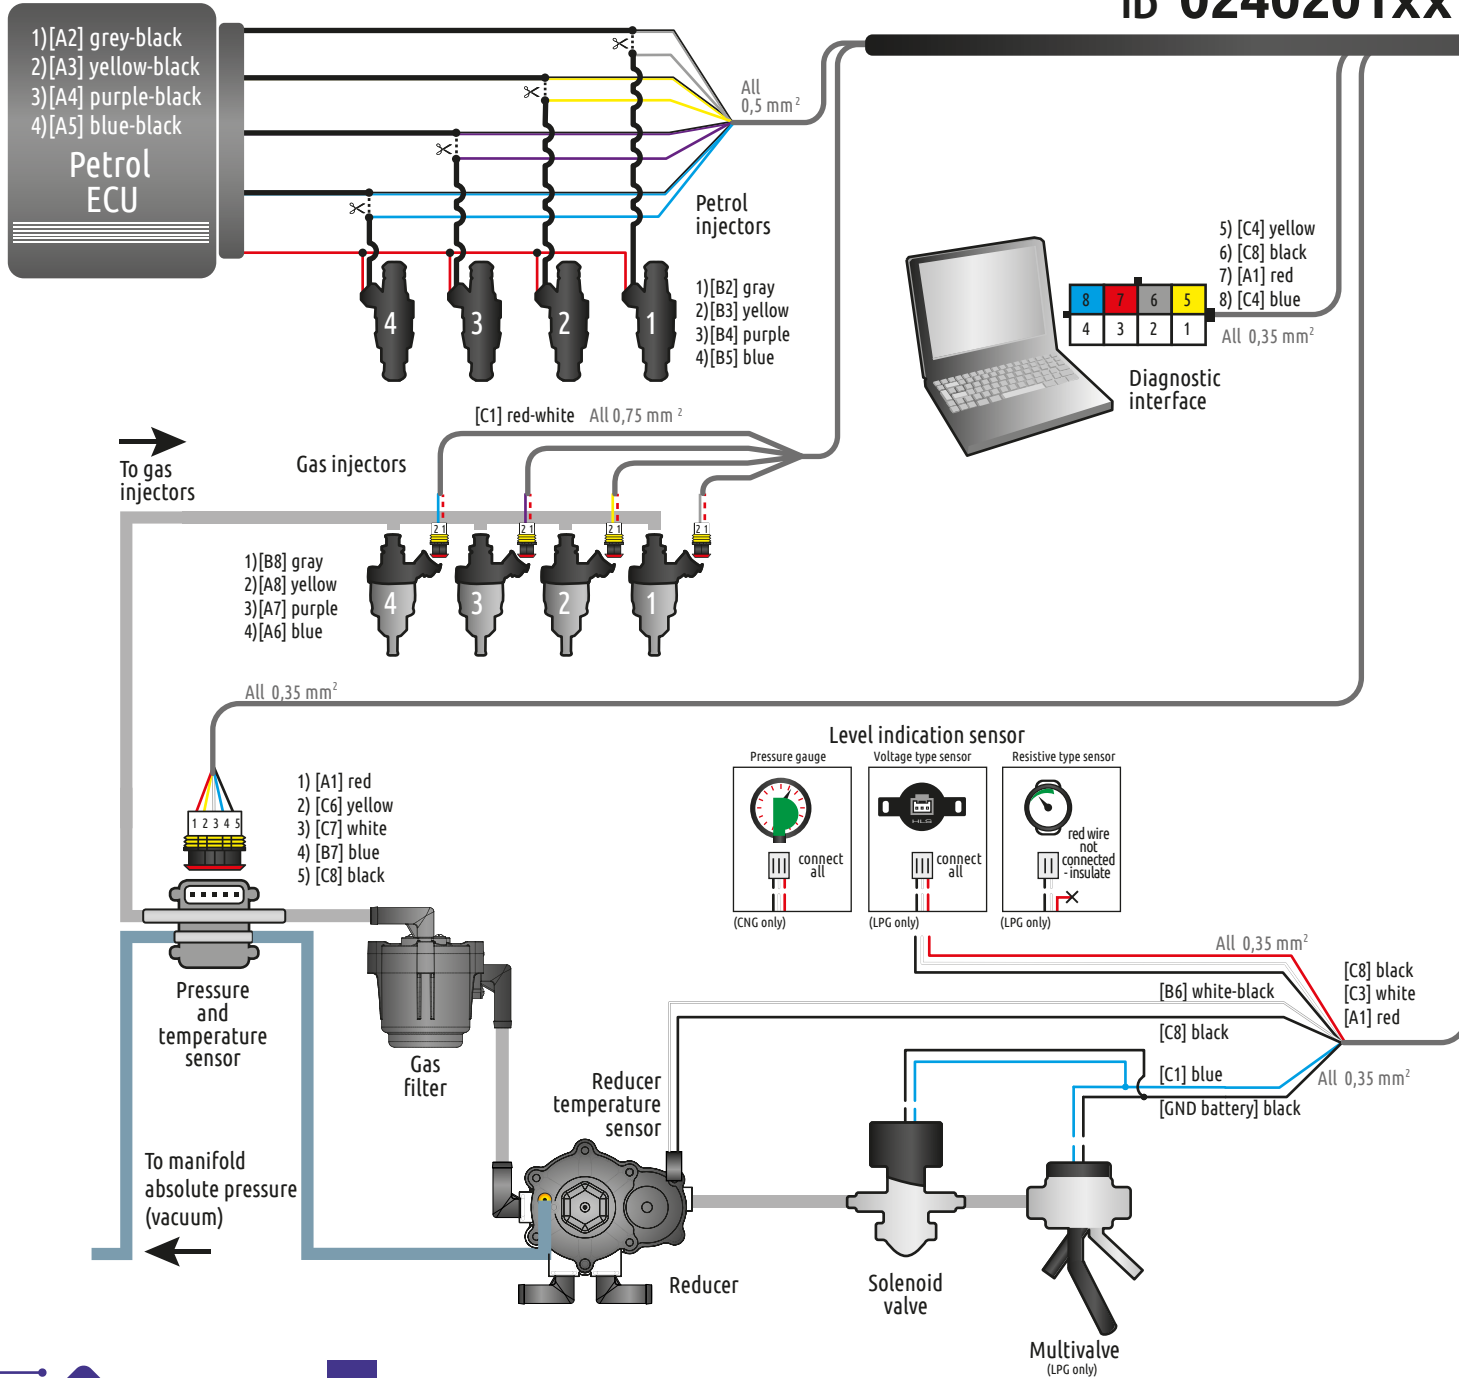

Petrol ECU side

- 1)[A2] grey-black
- 2)[A3] yellow-black
- 3)[A4] purple-black
- 4)[A5] blue-black

ID 0240201XX

A1	+12V (interface mapsensor gas level)
A2	Petrol Injector 1 (petrol ECU side)
A3	Petrol Injector 2 (petrol ECU side)
A4	Petrol Injector 3 (petrol ECU side)
A5	Petrol Injector 4 (petrol ECU side)
A6	Gas Injector 4
A7	Gas Injector 3
A8	Gas Injector 2
B1	+12V from battery
B2	Petrol Injector 1 (injector side)
B3	Petrol Injector 2 (injector side)
B4	Petrol Injector 3 (injector side)
B5	Petrol Injector 4 (injector side)
B6	Switch bottom/Reducer temperature
B7	Manifold absolute pressure (Vacuum)
B8	Gas Injector 1
C1	+12V (gas injectors, solenoid valves)
C2	+5V switch power supply
C3	Gas level indication sensor
C4	Diagnostic interface Rx/Tx
C5	Switch DATA
C6	Gas temperature
C7	Gas absolute pressure
C8	GND battery